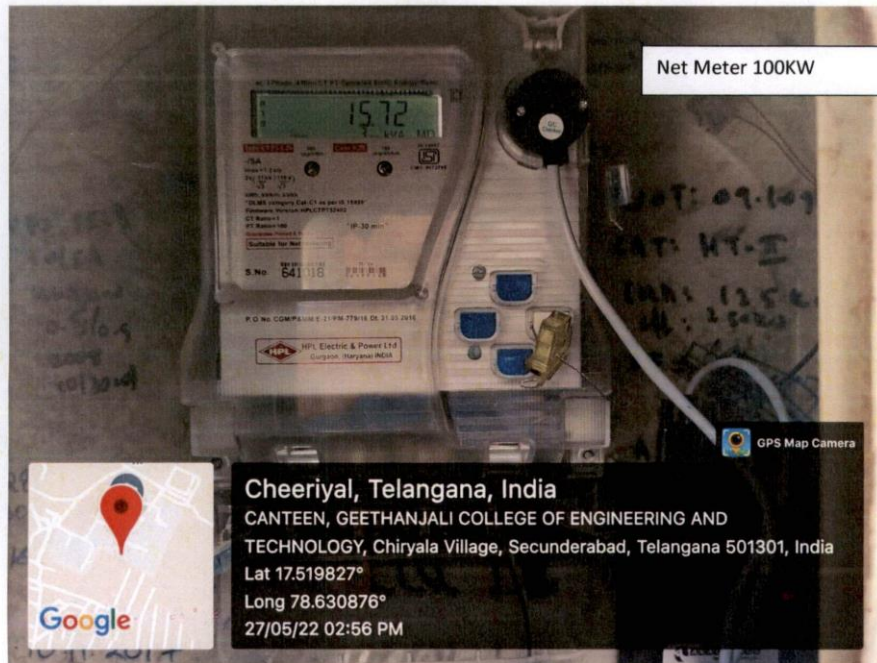

Wheeling to the GRID

PRINCIPAL
Geethanjali College of Engg. and Tech.
Cheeriyal (V), Keesare (M), Medchal Dist. (T.S.)-501301.